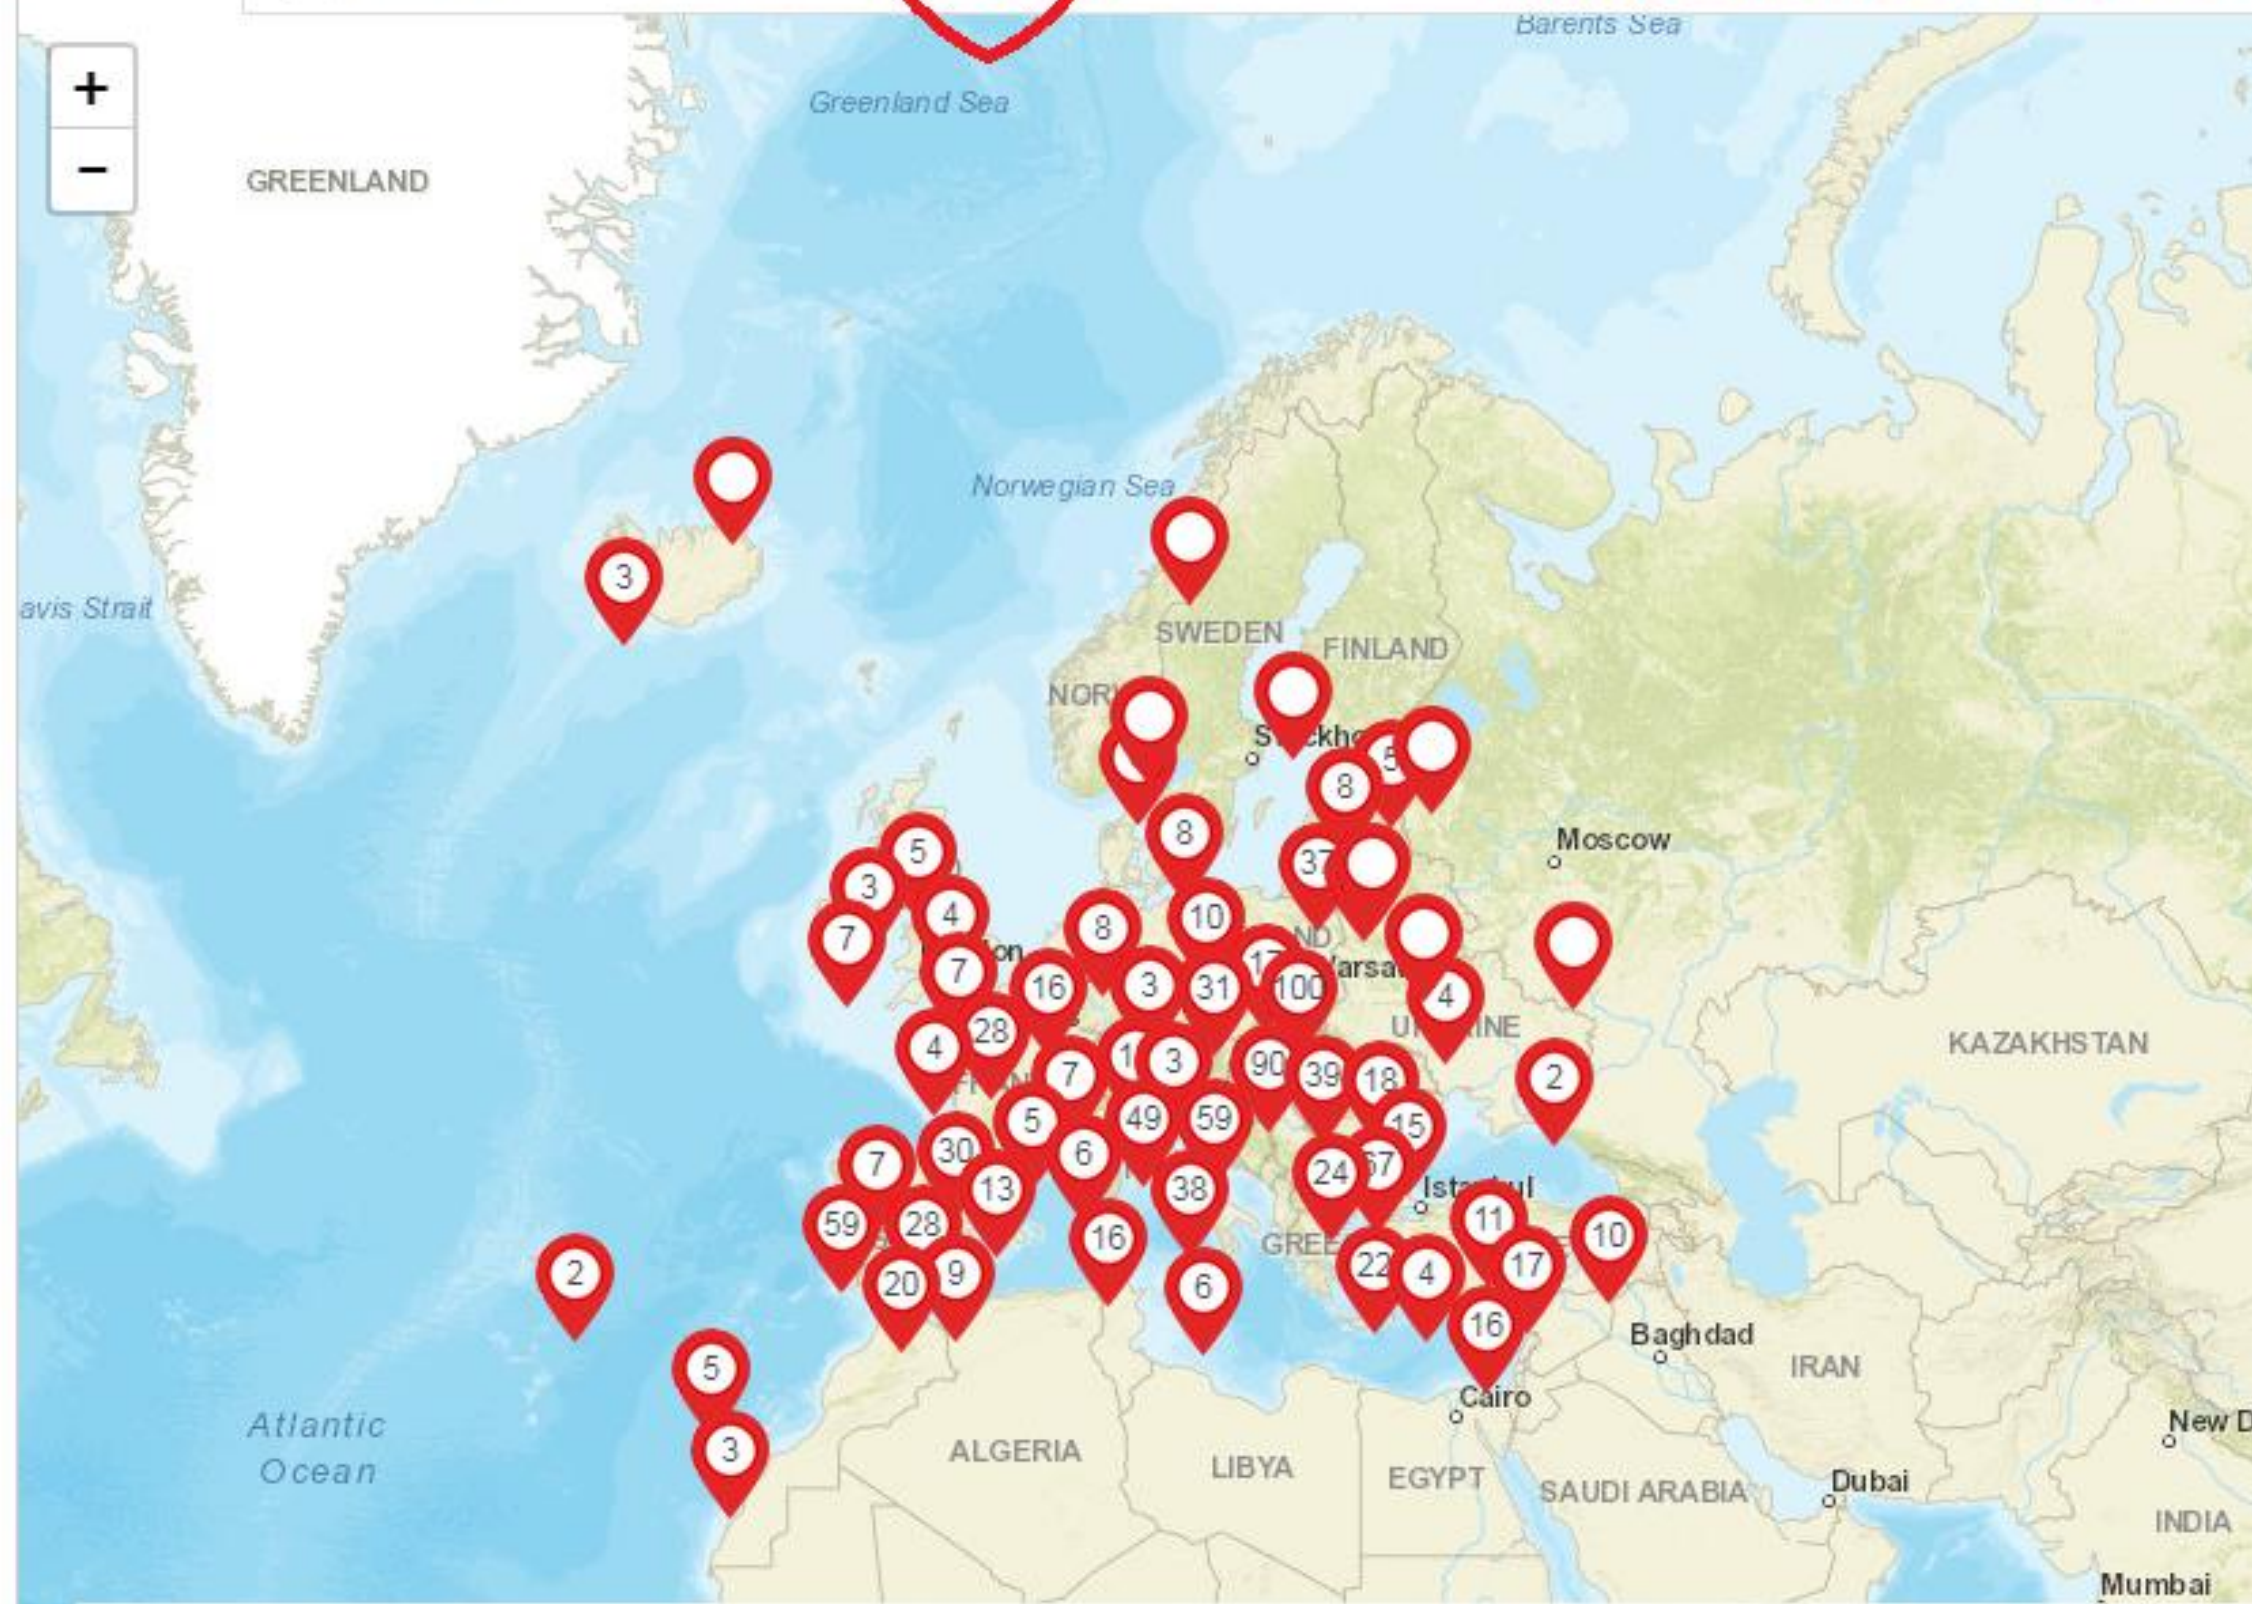

Search by keyword

Country

City

Date

Format

Type

Map

Calendar

Search results 1068

#timetomove2019

Search for a Time to Move activity close to you

Search by keyword

Country

City

Date

Format