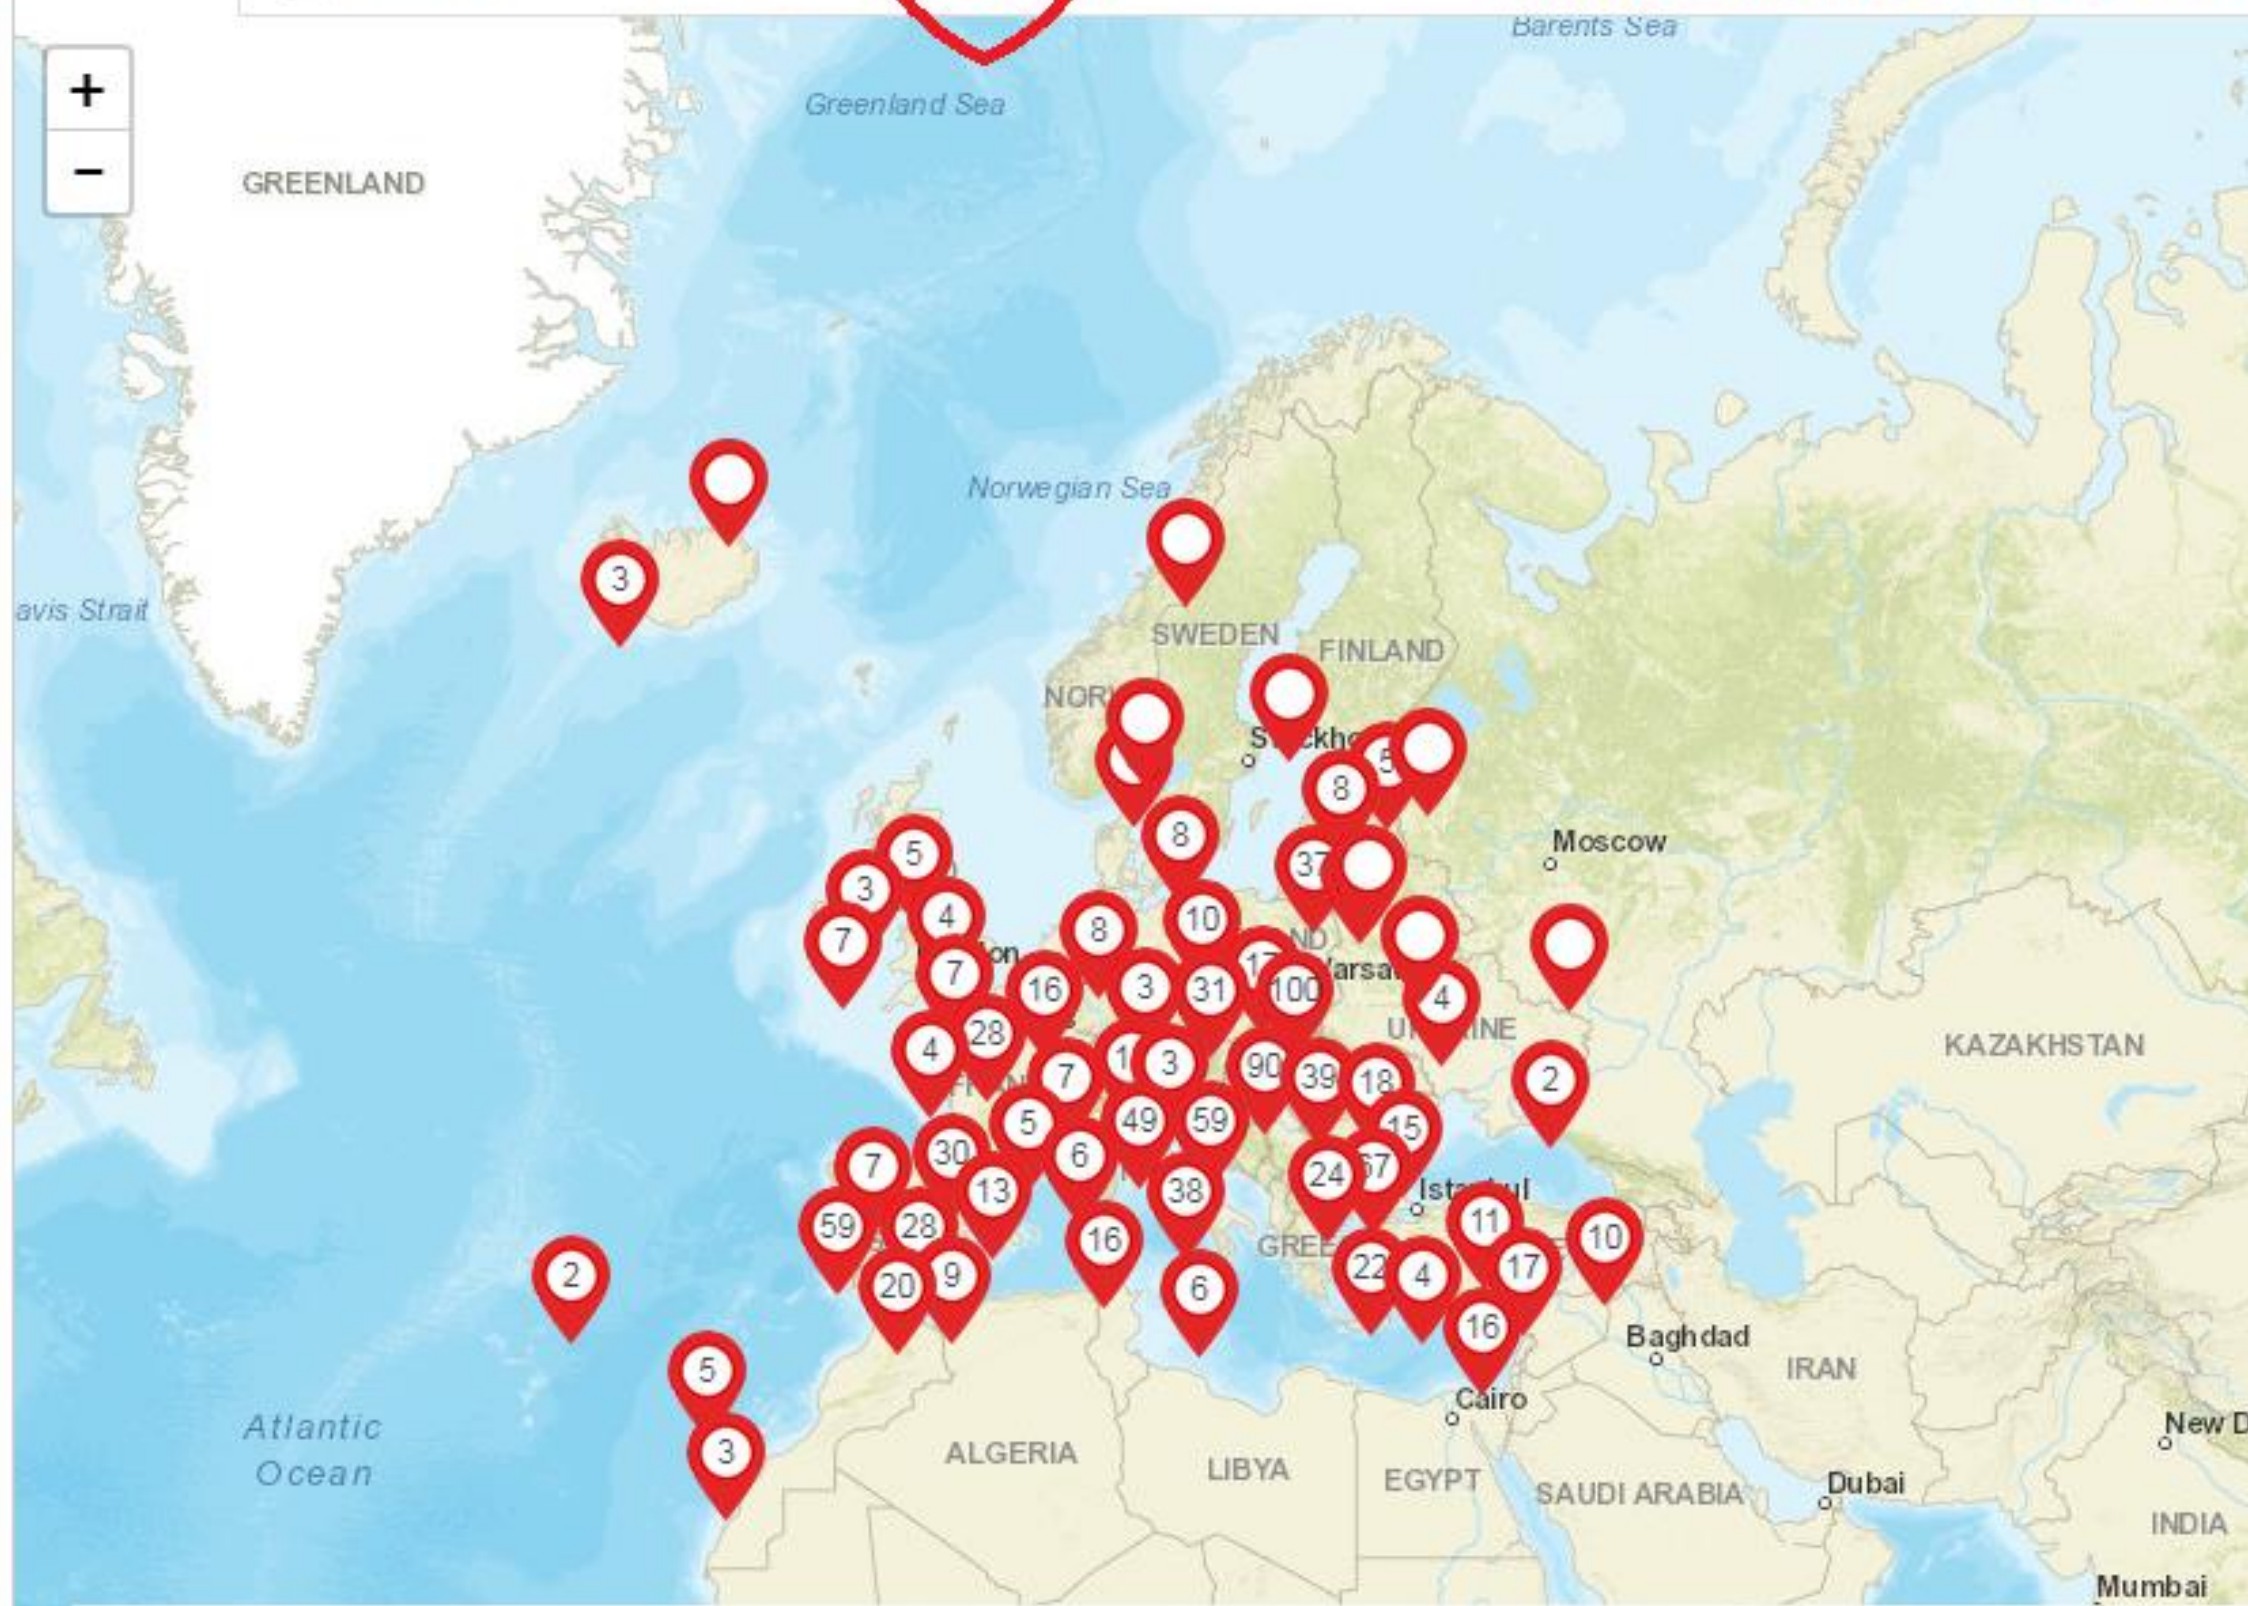

Search for a Time to Move activity close to you

Search by keyword

Country

City

Date

Format

Type

Map

Calendar

Search results

1068

1068 esemény
#timetomove2019